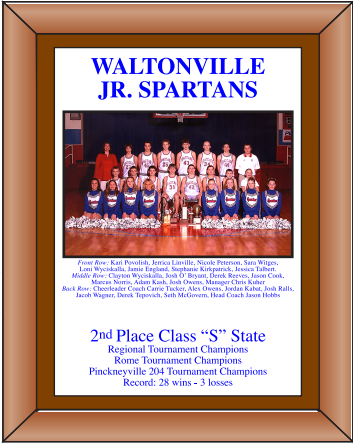

In Business Since 1977

Locations in Centralia and Mt. Vernon
618-533-2393
www.winningedgeusa.com

Order Quantity	"COLOR SHIRT" - Imprint Colors at One Location					
	1 Color	2 Color	3 Color	4 Color	5 Color	6 Color
12	\$10.83	\$17.27	\$23.71	\$30.15	\$36.60	\$43.04
24	\$7.89	\$11.44	\$14.98	\$18.53	\$22.08	\$25.63
48	\$5.95	\$7.99	\$10.03	\$12.07	\$14.12	\$16.16
100	\$4.49	\$5.79	\$7.09	\$8.39	\$9.68	\$10.98
250	\$3.98	\$4.85	\$5.72	\$6.58	\$7.45	\$8.32
500+	Requires custom quote					

TEAM ACCOMPLISHMENTS

PERSONALIZED PLAQUES

PRICE SCHEDULE				
PLAQUE SIZE	GOLD PLATE	SILVER PLATE	WHITE PLATE	PRICE
4.25 x 6	#IP-4004	#IP-5004	#IP-6004	\$8.50
5 x 7	#IP-4005	#IP-5005	#IP-6005	\$11.50
6 x 8	#IP-4006	#IP-5006	#IP-6006	\$14.50
7 x 9	#IP-4007	#IP-5007	#IP-6007	\$18.00
8 x 10	#IP-4008	#IP-5008	#IP-6008	\$23.00
MINIMUM ORDER - 6 PLAQUES				